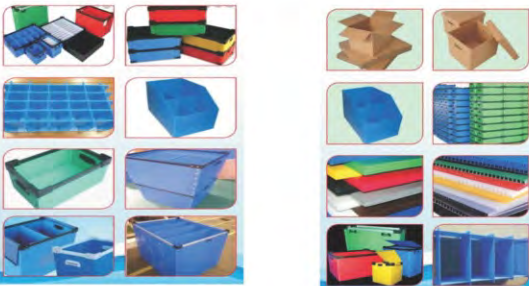

RACKS AND PALLET

Impra Board Produk :

Converting & General Treding :

PRECISION PARTS

MOLD COOLING PARTS

PROJECT GALLERY

• Special Tool and Coating (Dies and Tool)

“ SPEED – QUALITY – COMPETITIVENESS “