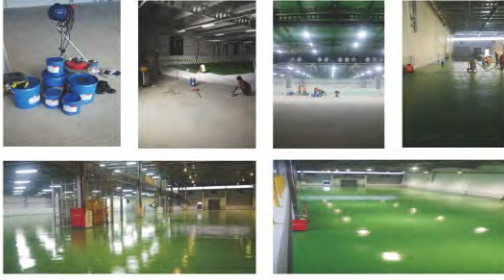

PROJECT GALLERY

PROJECT GALLERY

PROJECT GALLERY

AUTOMATIC MACHINE

- FLOOR PAINTING

" SPEED - QUALITY - COMPETITIVENESS "

PALLET & TROLLEY DEL

- Product